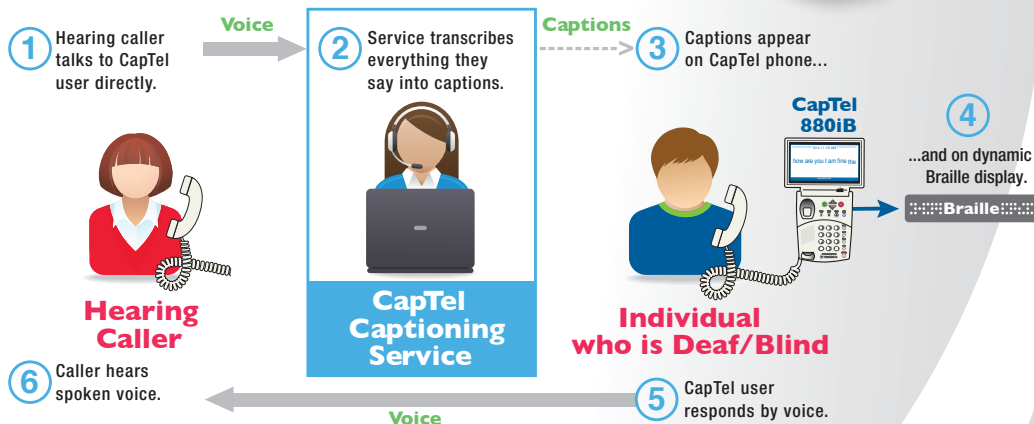

For more information
about Braille CapTel:

903-544100 01/17