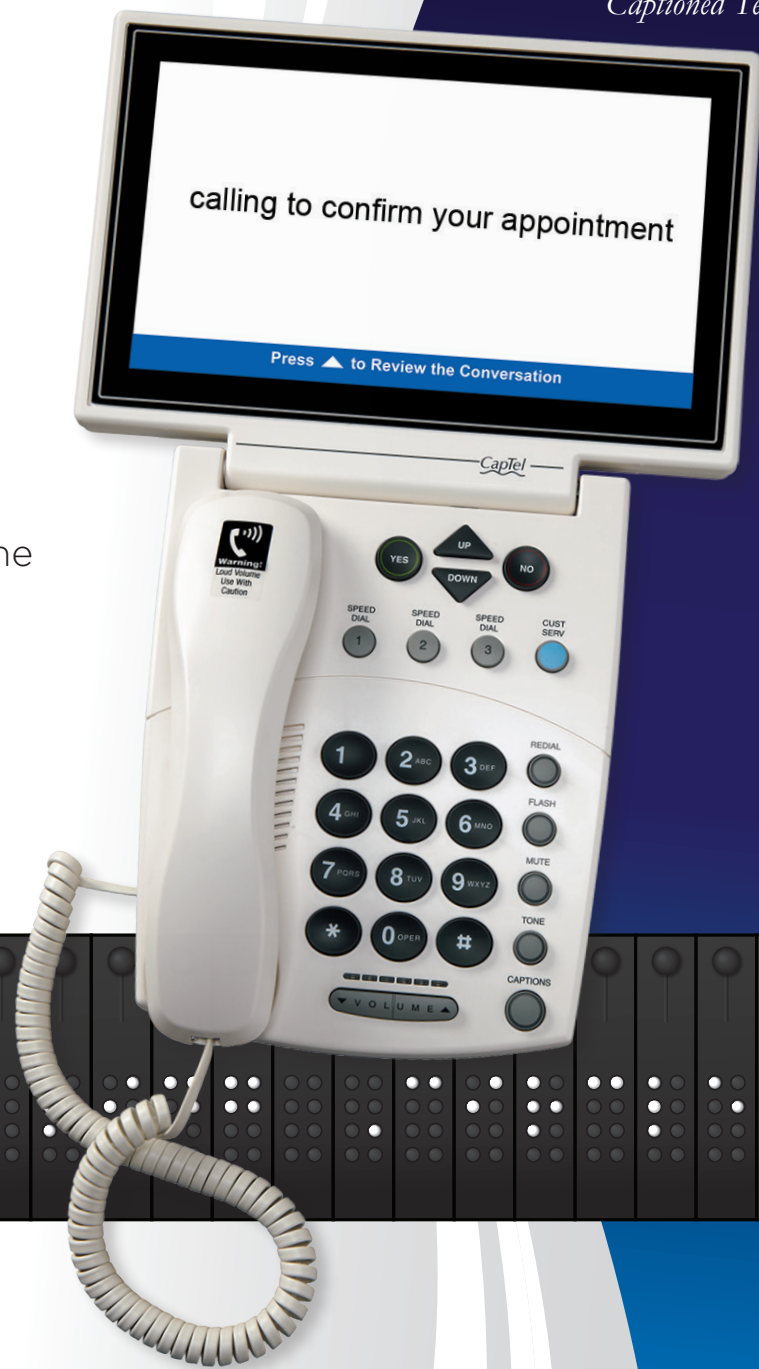

Braille CapTel®

For People who are
Deaf-Blind and Voice
for Themselves

CapTel 880iB

Read braille captions of telephone
conversations on your dynamic
braille display. Easy to connect
using Bluetooth® or USB.

www.captel.com/braille
Braille@CapTel.com

How It Works