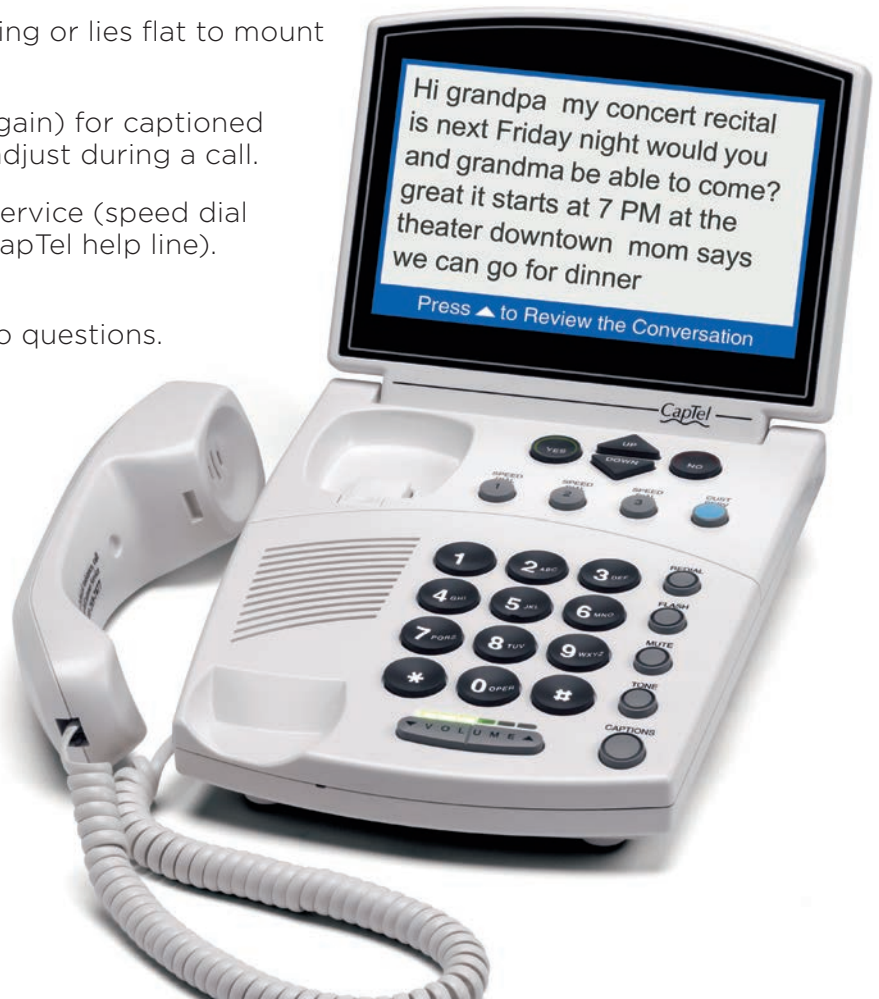

CapTel® 840

No Risk 90-Day Trial Period — Special Offer of \$75*

Now for a limited time the new CapTel 840 is available for just \$75.00 (normally a retail value of \$495.00). Now is your chance to try CapTel 840 with no risk. Our 90-day guarantee lets you return the phone for a full refund if you are not completely satisfied. **Give CapTel 840 a try!**

Benefits

- Extra large, easy-to-read captions window with adjustable font sizes and colors.
- Built-in Answering Machine shows you captions of your voice messages.
- Display screen tilts for comfortable reading or lies flat to mount the phone on a wall.
- Adjustable volume control (up to 40dB gain) for captioned calls. Volume button is easy to see and adjust during a call.
- One-touch access to CapTel Customer Service (speed dial button automatically connects you to CapTel help line). Available 24 hours a day/7 days a week.
- Easy-to-follow menu system with Yes/No questions.
- Phone Book allows you to store and dial more than 95 names/phone numbers.
- Speed dial keys for one-touch dialing of frequently called numbers.
- Caller-ID capable - shows you who is calling directly on display screen (requires Caller-ID service).
- Spanish-to-Spanish captioning available, with Spanish-language menus.

With Built-In
Answering
Machine!

Optional Capabilities

- **2-Line Mode Option:** Lets callers dial your telephone number directly instead of calling through the Captioning Service. This optional method of using CapTel requires a second telephone line (Line 2 must be analog or DSL with filter).